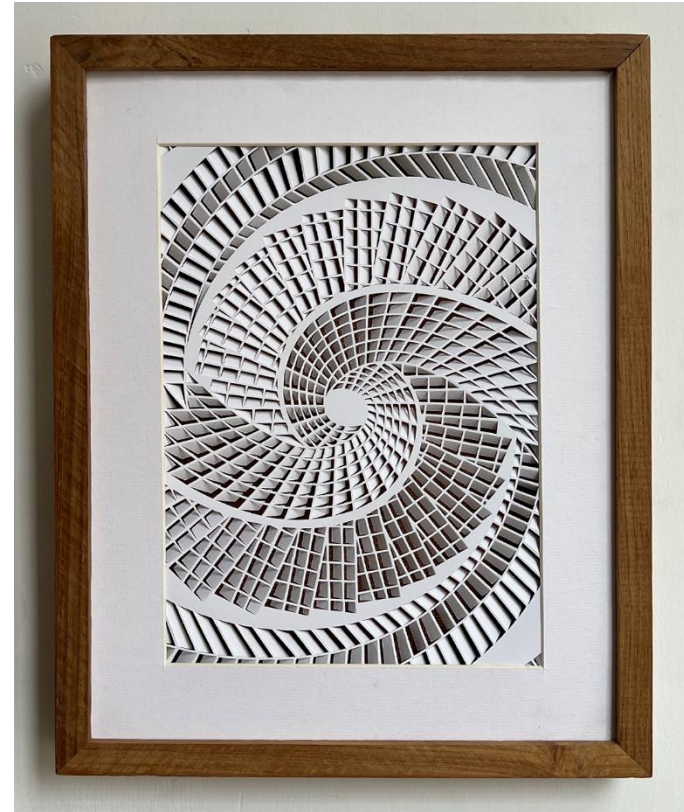

Dimensions : 11 x 13.7 Inches.