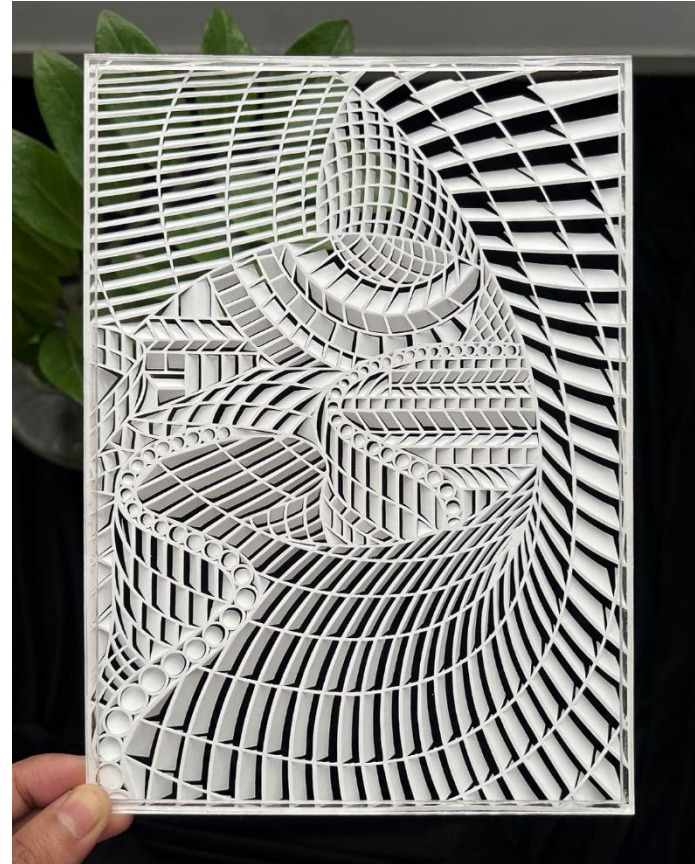

Architecture

SERIES

Dimensions : 25.7 x 18.41 cm
Medium : 250 Gsm Paper
Price : 55,000Rs

Price : 75,000Rs

Architecture

SERIES

Dimensions : 25.7 x 18.41 cm
Medium : 250 Gsm Paper
Price : 55,000Rs

Dimensions : 11 x 13.7 Inches.
Price : 55,000Rs

Space

SERIES

Dimensions : 25.7 x 18.41 cm
Medium : 250 Gsm Paper
Price : 45,000Rs

Dimensions : 11 x 13.7 Inches.

Architecture

SERIES

Dimensions : 25.7 x 18.41 cm
Medium : 250 Gsm Paper
Price : 55,000Rs

Dimensions : 11 x 13.7 Inches.