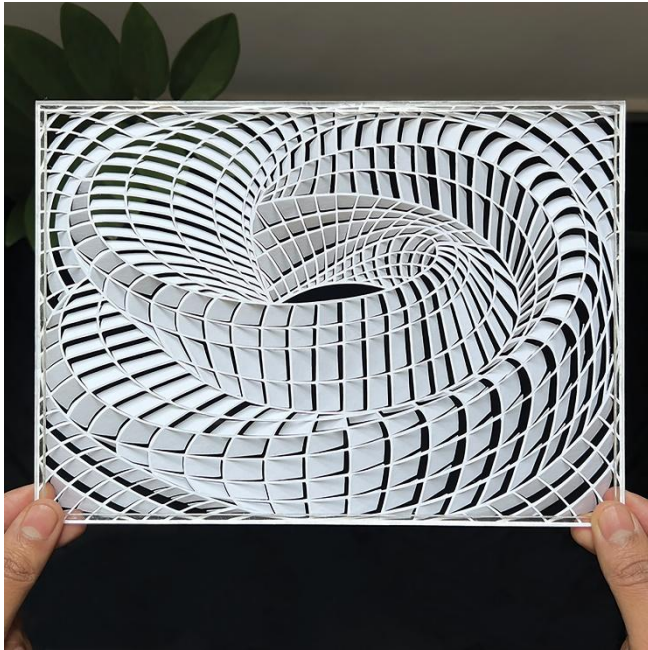

Architecture

SERIES

Dimensions : 25.7 x 18.41 cm
Medium : 250 Gsm Paper
Price : 55,000Rs

Dimensions : 11 x 13.7 Inches.

Illusion

SERIES

Dimensions : 25.7 x 18.41 cm
Medium : 250 Gsm Paper
Price : 55,000Rs

Dimensions : 11 x 13.7 Inches.

Illusion

SERIES

Dimensions : 25.7 x 18.41 cm
Medium : 250 Gsm Paper
Price : 55,000Rs

Dimensions : 11 x 13.7 Inches.

Illusion

SERIES

Dimensions : 15.25 x 10.28 Inches
Medium : 250 Gsm Paper
Price : 95,000Rs

Dimensions : 16 x 21 Inches