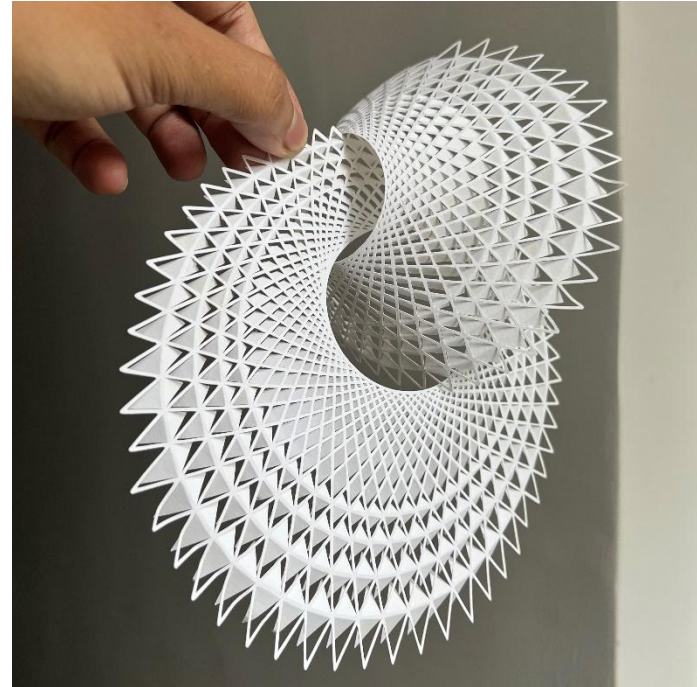

Sculpture

Dimensions : 10 Inch diameter by 12 Inches
Medium : 250 Gsm Paper
Price : 95,000Rs