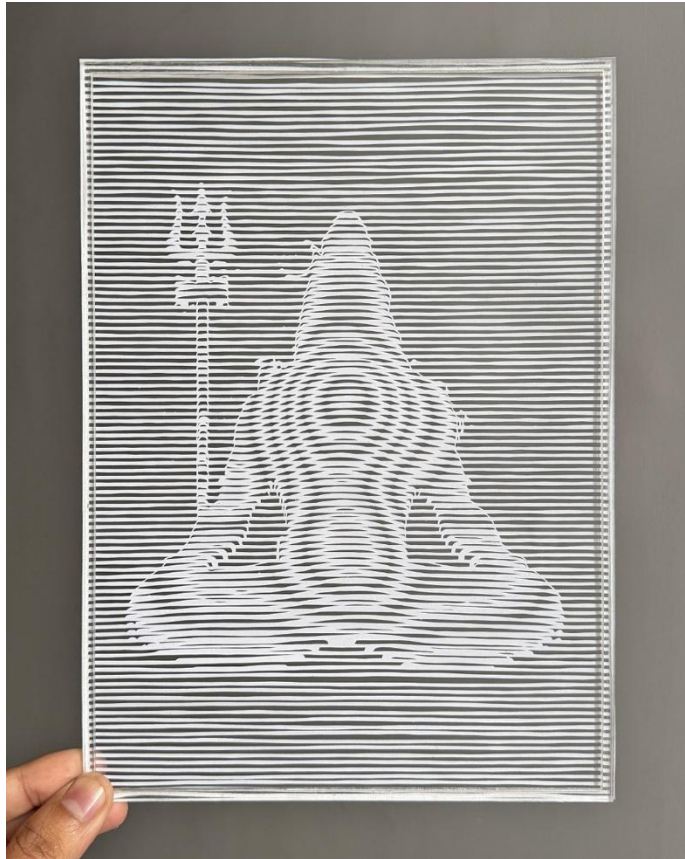

Fish Vortex

SERIES

Dimensions : 21.9 x 29.21 cm
Medium : 250 Gsm Paper
Price : 1,30,000Rs

Soul Vibration

SERIES

Dimensions : 25.7 x 18.41 cm
Medium : 250 Gsm Paper
Price : 85,000Rs

Price : 85,000Rs

Soul Vibration

SERIES

Dimensions : 25.7 x 18.41 cm
Medium : 250 Gsm Paper
Price : 85,000Rs

Price : 85,000Rs

Soul Vibration

SERIES

Dimensions : 25.7 x 18.41 cm
Medium : 250 Gsm Paper
Price : 85,000Rs

Price : 85,000Rs

Sculpture