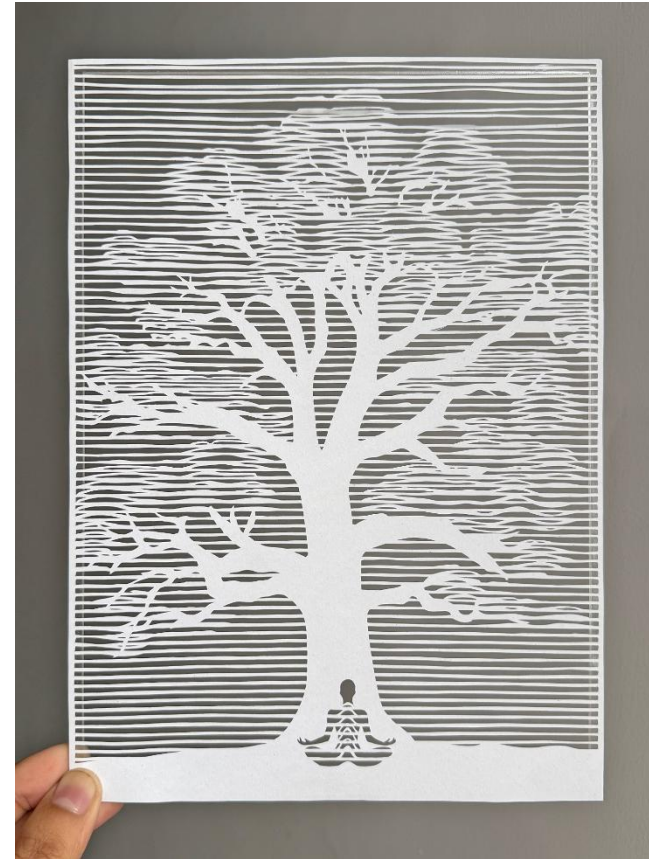

Fish Vortex

SERIES

Dimensions : 21.9 x 29.21 cm
Medium : 250 Gsm Paper
Price : 1,30,000Rs

Soul Vibration

SERIES

Dimensions : 25.7 x 18.41 cm
Medium : 250 Gsm Paper
Price : 85,000Rs

Price : 85,000Rs

Soul Vibration

SERIES

Dimensions : 25.7 x 18.41 cm
Medium : 250 Gsm Paper
Price : 85,000Rs

Price : 85,000Rs

Soul Vibration

SERIES

Dimensions : 25.7 x 18.41 cm
Medium : 250 Gsm Paper
Price : 85,000Rs

Price : 85,000Rs

Sculpture