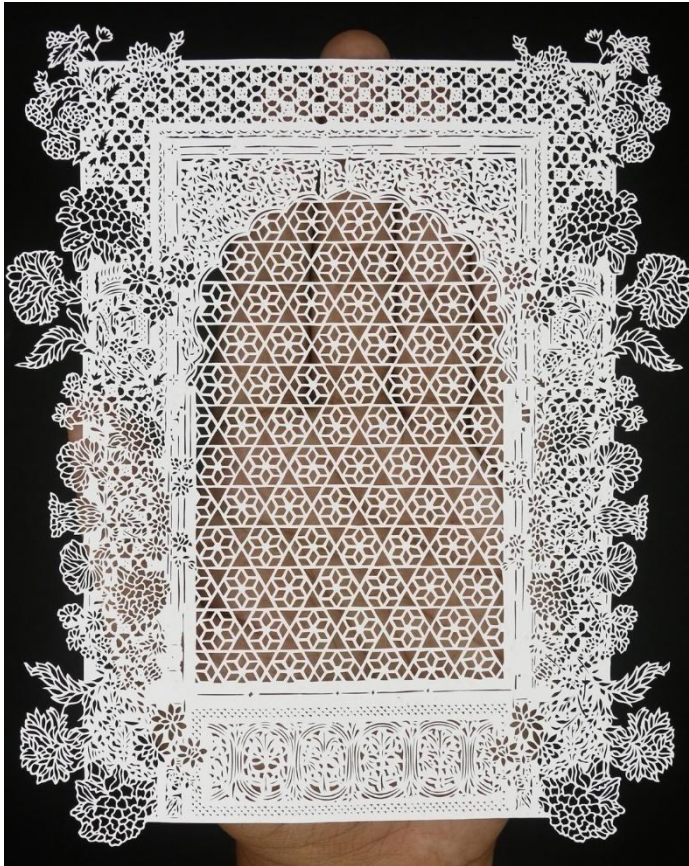

ORNATE HAVELIS

SERIES

Dimensions : 10.5 x 18.5 cm
Medium : 120 Gsm Paper
Price : 1,30,000Rs

Dimensions : 25 x 17.5 cm

ORNATE HAVELIS

SERIES

Dimensions : 12.5 x 18 cm
Medium : 120 Gsm Paper
Price : 1,40,000Rs

Dimensions : 19.5 x 25 cm

ORNATE HAVELIS

SERIES

Dimensions : 15.5 x 18 cm
Medium : 120 Gsm Paper
Price : 1,40,000Rs

Dimensions : 25 x 22.5 Inches

ORNATE HAVELIS

SERIES

Dimensions : 16 x 18.5 cm
Medium : 120 Gsm Paper
Price : 1,40,000Rs

Dimensions : 22.5 x 25 cm

ORNATE HAVELIS

SERIES

Dimensions : 15 x 18 cm
Medium : 120 Gsm Paper
Price : 1,40,000Rs

Dimensions : 25 x 22.5 cm

ORNATE HAVELIS

SERIES

Dimensions : 14.5 x 19.4 cm
Medium : 120 Gsm Paper
Price : 1,40,000Rs