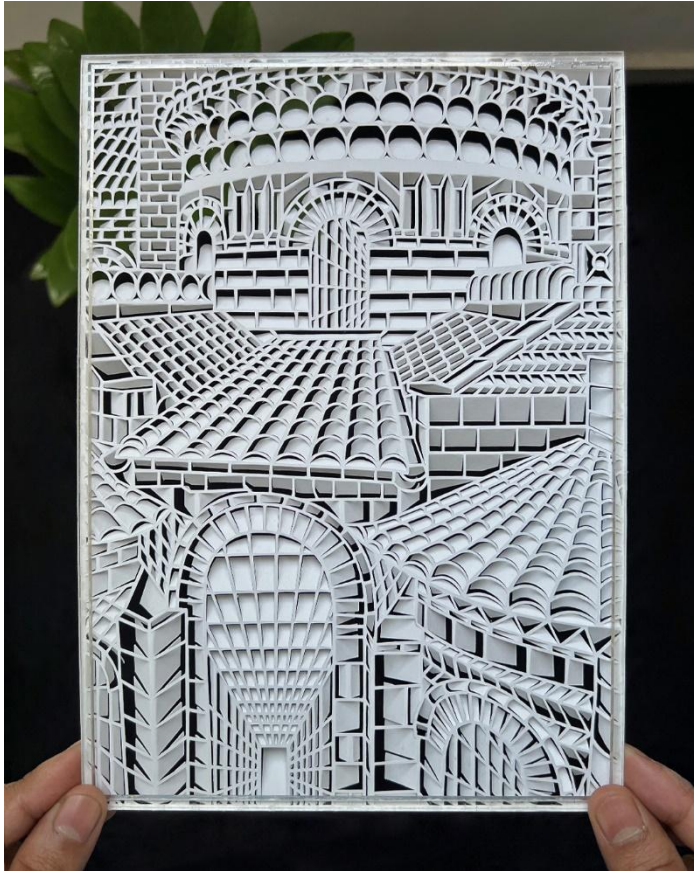

Architecture

SERIES

Dimensions : 25.7 x 18.41 cm
Medium : 250 Gsm Paper
Price : 55,000Rs

Dimensions : 11 x 13.7 Inches

Architecture

SERIES

Dimensions : 25.7 x 18.41 cm
Medium : 250 Gsm Paper
Price : 55,000Rs

Dimensions : 11 x 13.7 Inches

Architecture

SERIES

Dimensions : 25.7 x 18.41 cm
Medium : 250 Gsm Paper
Price : 55,000Rs

Dimensions : 11 x 13.7 Inches

Architecture

SERIES

Dimensions : 25.7 x 18.41 cm
Medium : 250 Gsm Paper
Price : 65,000Rs

Dimensions : 11 x 13.7 Inches

Architecture

SERIES

Dimensions : 25.7 x 18.41 cm
Medium : 250 Gsm Paper
Price : 65,000Rs

Dimensions : 11 x 13.7 Inches

Koi Fish beneath motifs

SERIES

Dimensions : 25.7 x 18.41 cm
Medium : 250 Gsm Paper
Price : 75,000Rs