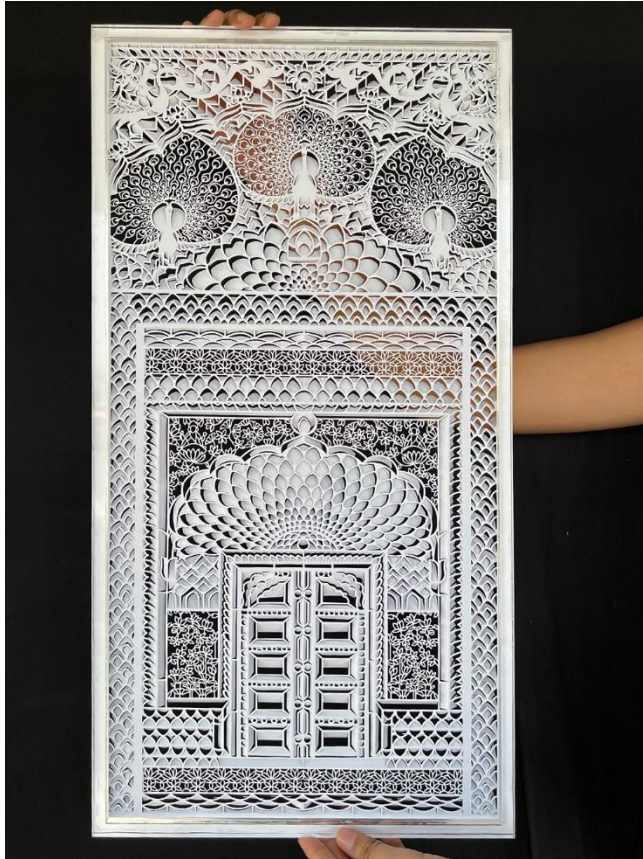

Illusion

SERIES

Dimensions : 25.7 x 18.41 cm
Medium : 250 Gsm Paper
Price : 55,000Rs

Dimensions : 11 x 13.7 Inches.

Illusion

SERIES

Dimensions : 15.25 x 10.28 Inches
Medium : 250 Gsm Paper
Price : 95,000Rs

Dimensions : 16 x 21 Inches

Architecture

SERIES

Dimensions : 29.21 x 29.21 cm
Medium : 250 Gsm Paper
Price : 95,000Rs

Dimensions : 15 x 15 Inches

Illusion

SERIES

Dimensions : 29.21 x 29.21 cm
Medium : 250 Gsm Paper
Price : 75,000Rs

Dimensions : 15 x 15 cm

Door of Heaven

Dimensions : 12 x 24 Inches
Medium : 250 Gsm Paper
Price : 1,90,000Rs

HERITAGE

SERIES

Dimensions : 12 x 24 Inches
Medium : 250 Gsm Paper
Price : 2,10,000Rs

HERITAGE

SERIES : CUT & FOLD

Dimensions : 11 x 13.7 Inches (Wood Frame)
Medium : 250 Gsm Paper
Price : 85,000Rs

Dimensions : 11 x 13.7 Inches (Wood Frame)
Medium : 250 Gsm Paper
Price : 85,000Rs

HERITAGE

SERIES : CUT & FOLD

Dimensions : 11 x 13.7 Inches (Wood Frame)
Medium : 250 Gsm Paper
Price : 85,000Rs

Dimensions : 11 x 13.7 Inches (Wood Frame)
Medium : 250 Gsm Paper
Price : 75,000Rs