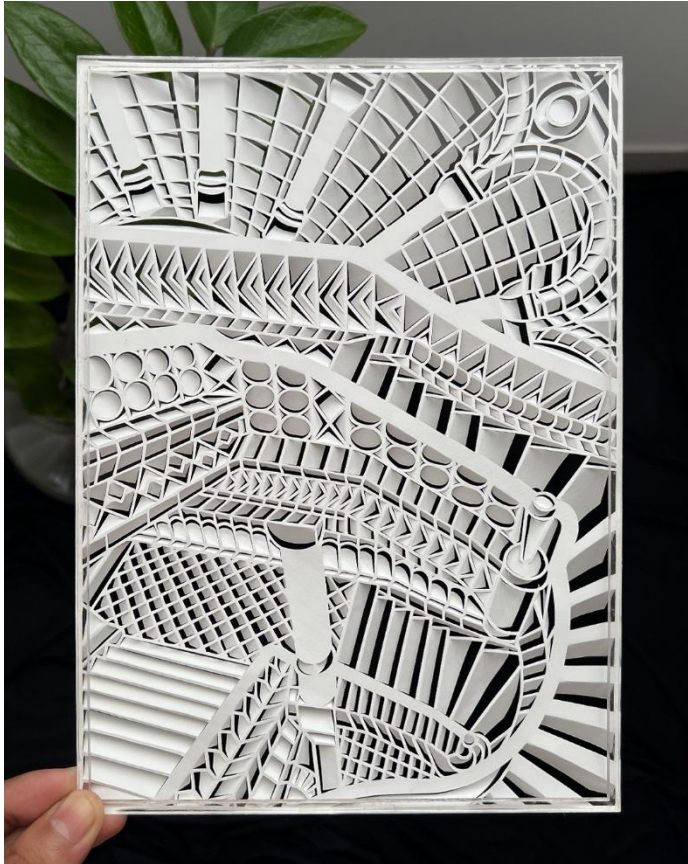

Architecture

SERIES

Dimensions : 25.7 x 18.41 cm
Medium : 250 Gsm Paper
Price : 55,000Rs

Price : 75,000Rs

Architecture

SERIES

Dimensions : 25.7 x 18.41 cm
Medium : 250 Gsm Paper
Price : 55,000Rs

Dimensions : 11 x 13.7 Inches.
Price : 55,000Rs

Space

SERIES

Dimensions : 25.7 x 18.41 cm
Medium : 250 Gsm Paper
Price : 45,000Rs

Dimensions : 11 x 13.7 Inches.

Architecture

SERIES

Dimensions : 25.7 x 18.41 cm
Medium : 250 Gsm Paper
Price : 55,000Rs

Dimensions : 11 x 13.7 Inches.