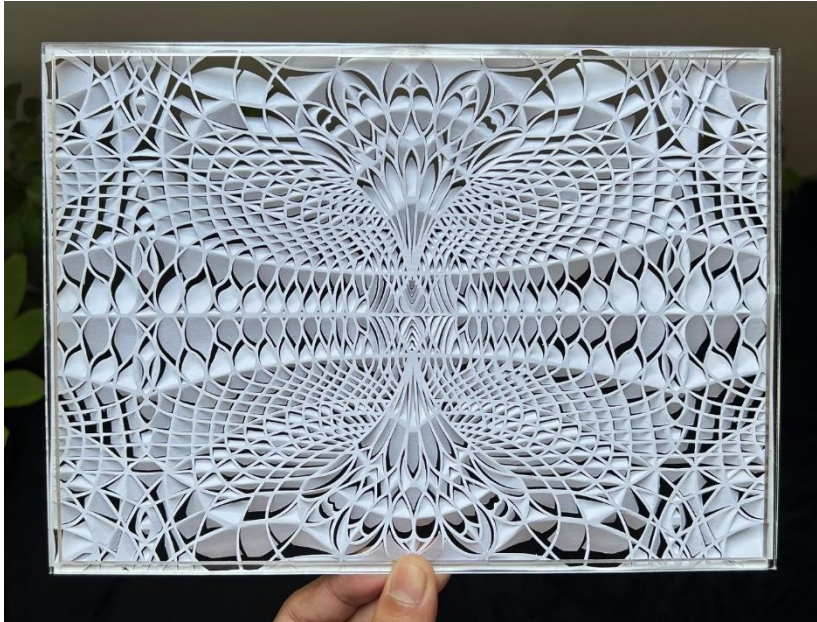

Architecture

SERIES

Dimensions : 25.7 x 18.41 cm
Medium : 250 Gsm Paper
Price : 55,000Rs

Dimensions : 11 x 13.7 Inches.

Architecture

SERIES

Dimensions : 25.7 x 18.41 cm
Medium : 250 Gsm Paper
Price : 65,000Rs