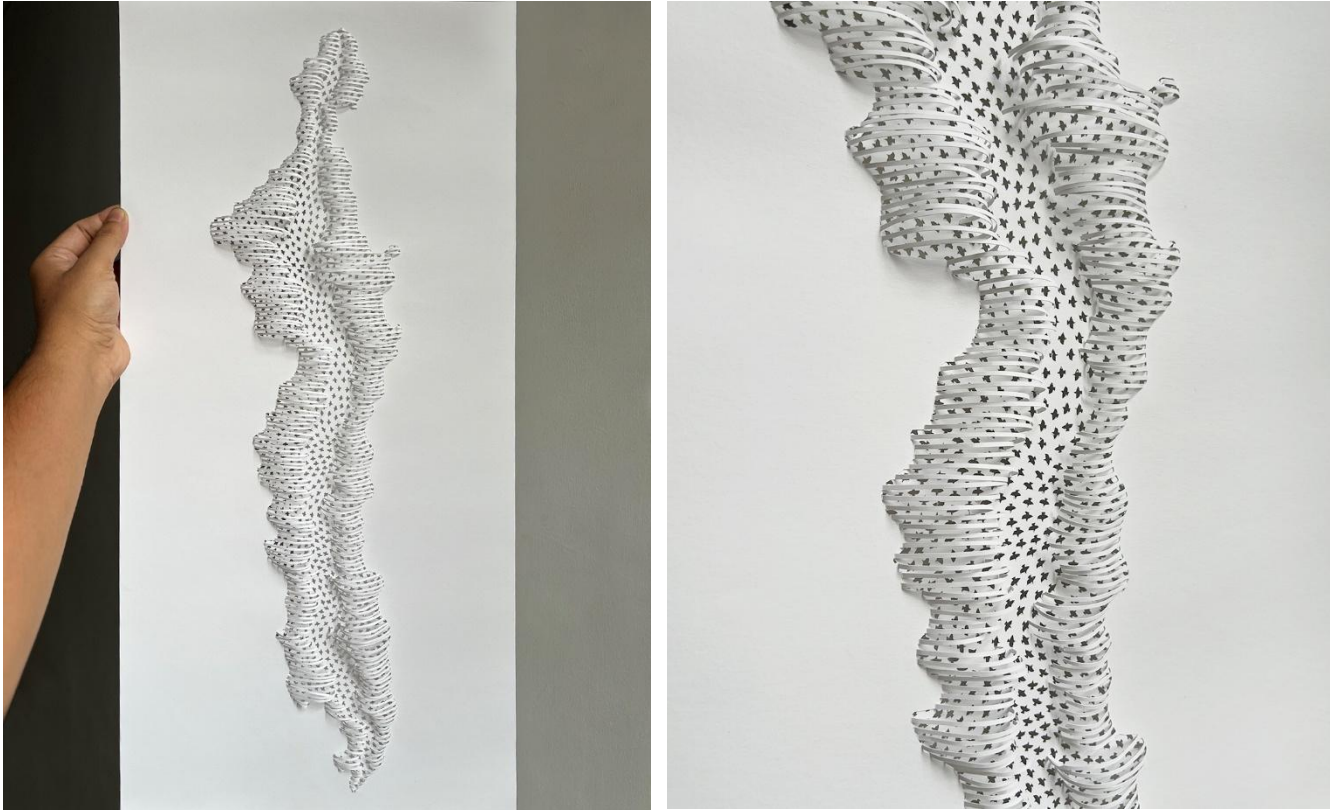

Tree-less existence. (Where birds live under the ground)

SERIES

Dimensions : 12 x 24 Inch (Wooden Frame)
Medium : 250 Gsm Paper
Price : 1,80,000Rs