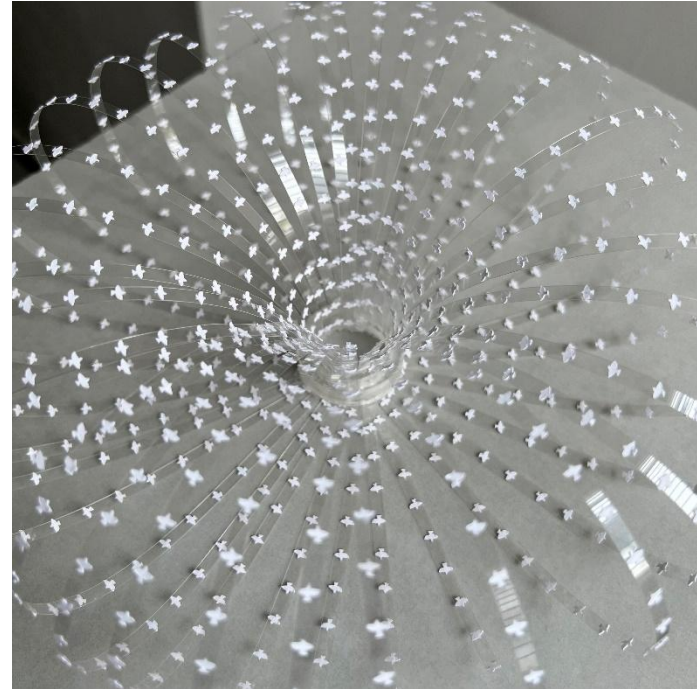

SERIES

Dimensions : 25.7 x 18.41 cm
Medium : 250 Gsm Paper
Price : 85,000Rs

Price : 85,000Rs

Soul Vibration

SERIES

Dimensions : 25.7 x 18.41 cm
Medium : 250 Gsm Paper
Price : 85,000Rs

Price : 85,000Rs

Sculpture

Vortex : Papercut Slice form Sculpture
Dimensions : 6.5 Inch diameter by 3.5 Inch Depth
Medium : 250 Gsm Paper
Price : 95,000Rs

Sculpture

Bird Vortex : Papercut on OHP Sheet
Dimensions : 9 Inch diameter by 3.5 Inch Depth
Price : 95,000Rs