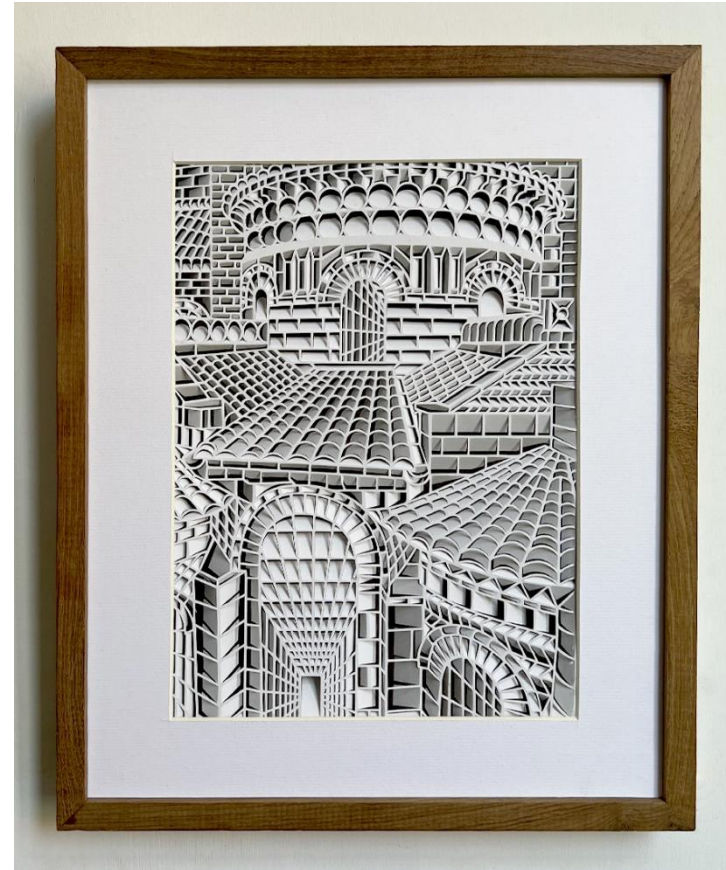

Architecture

SERIES

Dimensions : 25.7 x 18.41 cm
Medium : 250 Gsm Paper
Price : 55,000Rs

Dimensions : 11 x 13.7 Inches

Architecture

SERIES

Dimensions : 25.7 x 18.41 cm
Medium : 250 Gsm Paper
Price : 55,000Rs

Dimensions : 11 x 13.7 Inches

Architecture

SERIES

Dimensions : 25.7 x 18.41 cm
Medium : 250 Gsm Paper
Price : 55,000Rs

Dimensions : 11 x 13.7 Inches

Architecture

SERIES

Dimensions : 25.7 x 18.41 cm
Medium : 250 Gsm Paper
Price : 65,000Rs

Dimensions : 11 x 13.7 Inches

Architecture

SERIES

Dimensions : 25.7 x 18.41 cm
Medium : 250 Gsm Paper
Price : 65,000Rs

Dimensions : 11 x 13.7 Inches

Koi Fish beneath motifs

SERIES

Dimensions : 25.7 x 18.41 cm
Medium : 250 Gsm Paper
Price : 75,000Rs