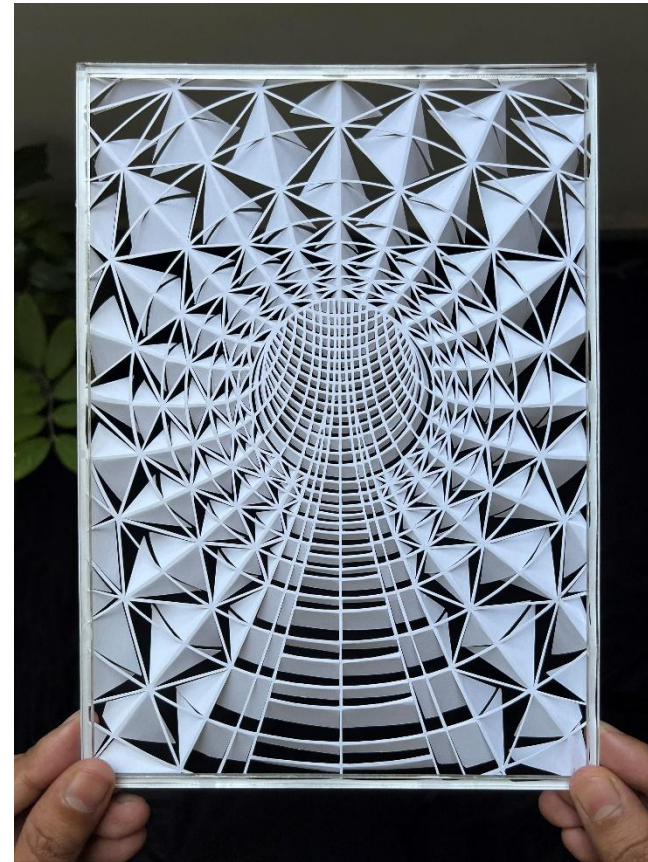

PARTH KOTHEKAR

Architecture

SERIES

Dimensions : 25.7 x 18.41 cm
Medium : 250 Gsm Paper
Price : 30,000Rs

Dimensions : 13.4 x 20.3 cm
Medium : 250 Gsm Paper
Price : 55,000Rs

Architecture

SERIES

Dimensions : 25.7 x 18.41 cm
Medium : 250 Gsm Paper
Price : 55,000Rs

Dimensions : 25.7 x 18.41 cm
Medium : 250 Gsm Paper
Price : 55,000Rs

Architecture

SERIES

Dimensions : 25.7 x 18.41 cm
Medium : 250 Gsm Paper
Price : 65,000Rs

Dimensions : 11 x 13.7 Inches

Architecture

SERIES