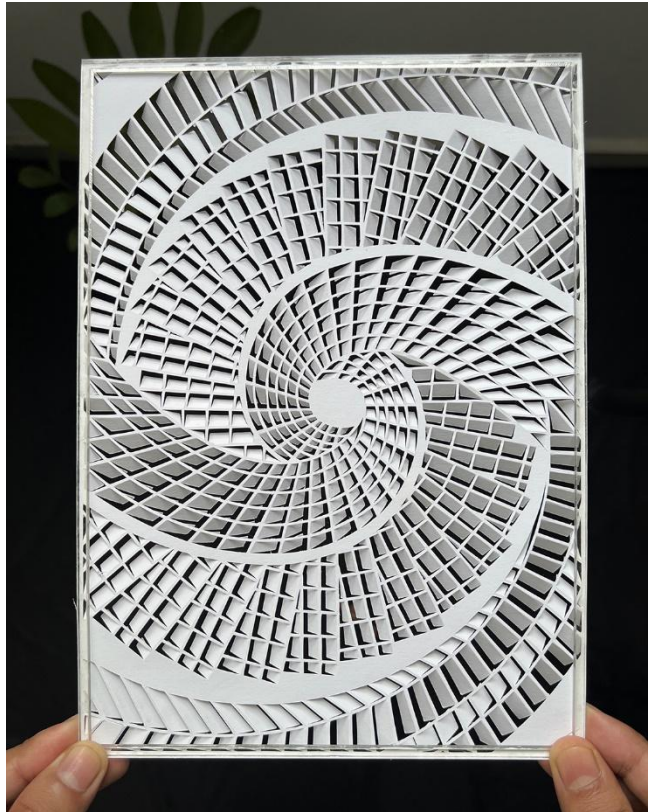

Architecture

SERIES

Dimensions : 25.7 x 18.41 cm
Medium : 250 Gsm Paper
Price : 55,000Rs

Price : 75,000Rs

Architecture

SERIES

Dimensions : 25.7 x 18.41 cm
Medium : 250 Gsm Paper
Price : 55,000Rs

Dimensions : 11 x 13.7 Inches.
Price : 55,000Rs

Space

SERIES

Dimensions : 25.7 x 18.41 cm
Medium : 250 Gsm Paper
Price : 45,000Rs

Dimensions : 11 x 13.7 Inches.

Architecture

SERIES

Dimensions : 25.7 x 18.41 cm
Medium : 250 Gsm Paper
Price : 55,000Rs

Dimensions : 11 x 13.7 Inches.

Architecture

SERIES

Dimensions : 25.7 x 18.41 cm
Medium : 250 Gsm Paper
Price : 55,000Rs

Dimensions : 11 x 13.7 Inches.

Architecture

SERIES

Dimensions : 25.7 x 18.41 cm
Medium : 250 Gsm Paper
Price : 65,000Rs