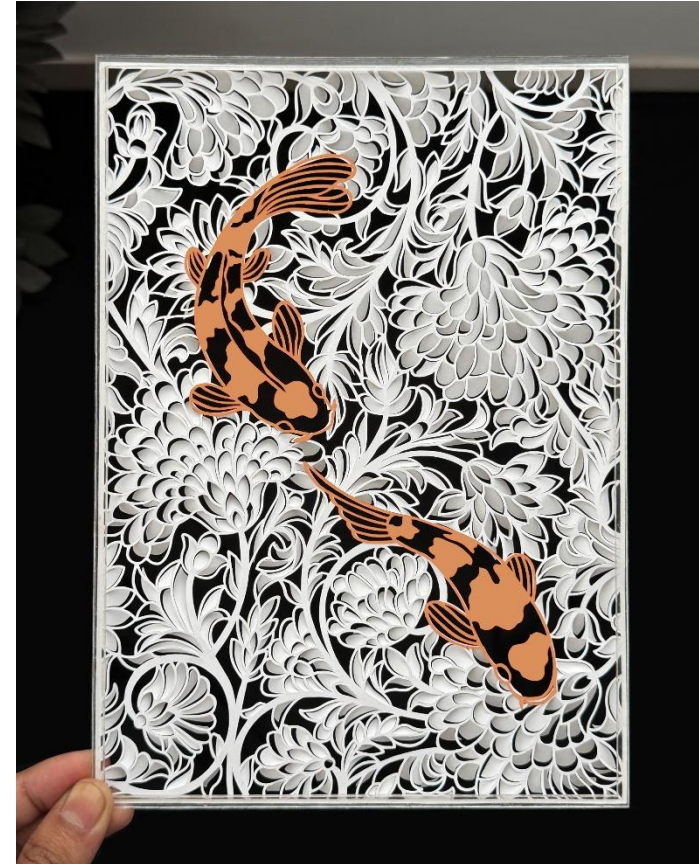

Dimensions : 11 x 13.7 Inches

Architecture

SERIES

Dimensions : 25.7 x 18.41 cm
Medium : 250 Gsm Paper
Price : 65,000Rs

Dimensions : 11 x 13.7 Inches

Koi Fish beneath motifs

SERIES

Dimensions : 25.7 x 18.41 cm
Medium : 250 Gsm Paper
Price : 75,000Rs