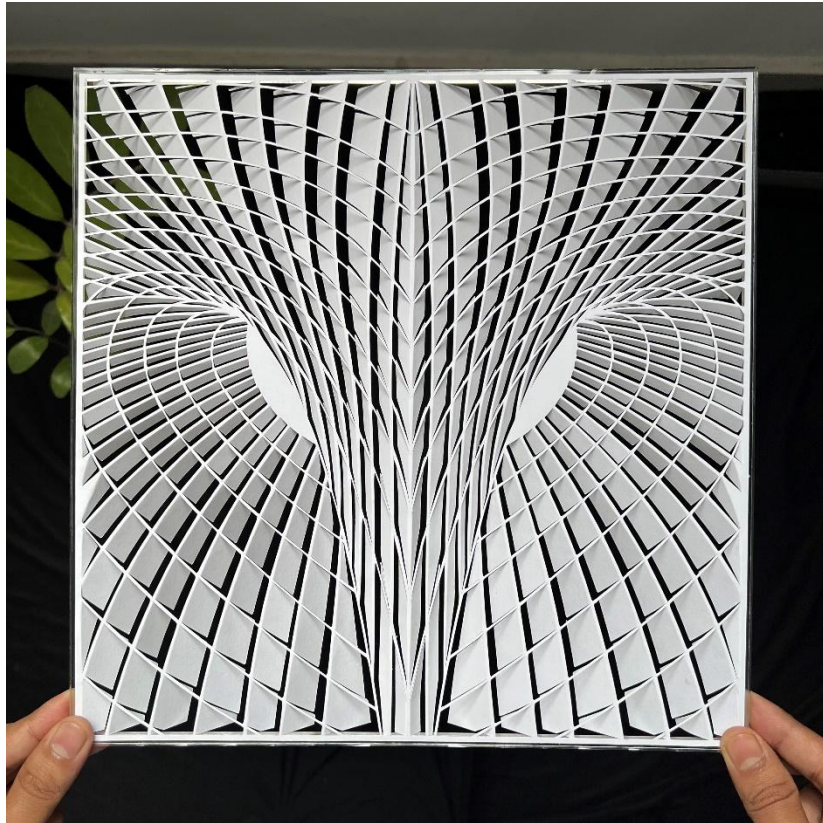

Architecture

SERIES

Dimensions : 29.21 x 29.21 cm
Medium : 250 Gsm Paper
Price : 95,000Rs

Dimensions : 15 x 15 Inches

Illusion

SERIES

Dimensions : 29.21 x 29.21 cm
Medium : 250 Gsm Paper
Price : 75,000Rs

Dimensions : 15 x 15 cm

Door of Heaven

Dimensions : 12 x 24 Inches
Medium : 250 Gsm Paper
Price : 1,90,000Rs

HERITAGE

SERIES

Dimensions : 12 x 24 Inches
Medium : 250 Gsm Paper
Price : 2,10,000Rs

HERITAGE

SERIES : CUT & FOLD

Dimensions : 11 x 13.7 Inches (Wood Frame)
Medium : 250 Gsm Paper
Price : 85,000Rs