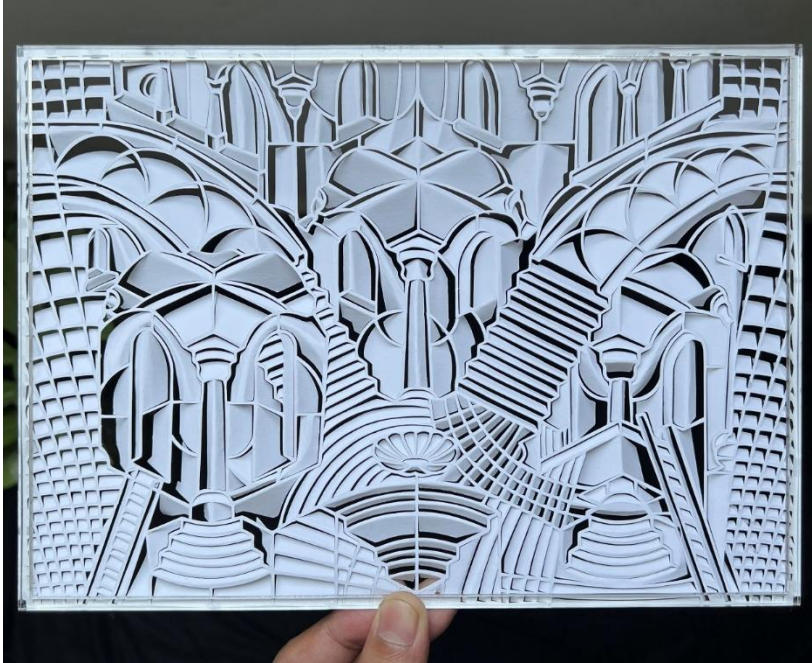

Architecture

SERIES

Dimensions : 25.7 x 18.41 cm
Medium : 250 Gsm Paper
Price : 55,000Rs