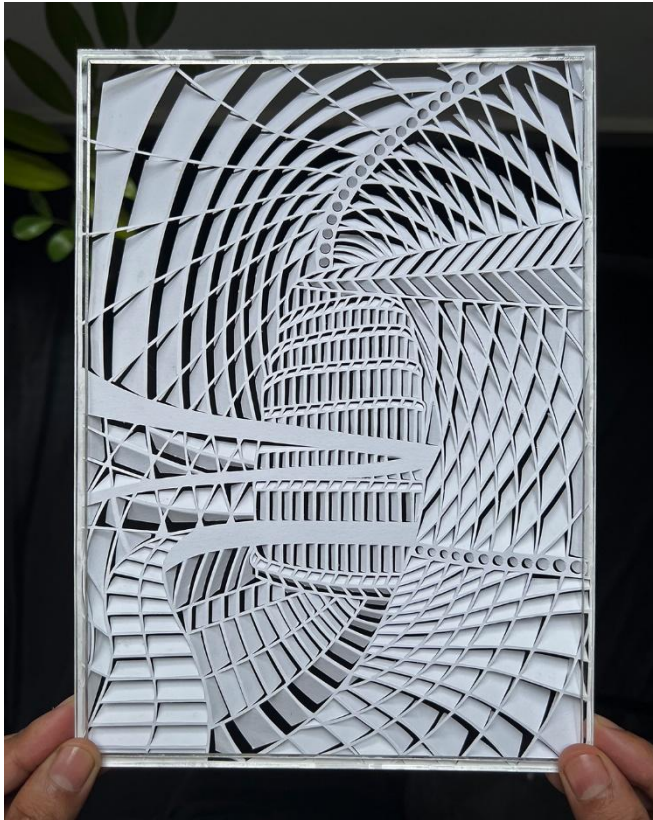

Dimensions : 25.7 x 18.41 cm
Medium : 250 Gsm Paper
Price : 75,000Rs

Dimensions : 11 x 13.7 Inches

Architecture

SERIES

Dimensions : 25.7 x 18.41 cm
Medium : 250 Gsm Paper
Price : 55,000Rs

Dimensions : 11 x 13.7 Inches

Architecture

SERIES

Dimensions : 25.7 x 18.41 cm
Medium : 250 Gsm Paper
Price : 55,000Rs

Dimensions : 11 x 13.7 Inches

Architecture

SERIES

Dimensions : 25.7 x 18.41 cm
Medium : 250 Gsm Paper
Price : 55,000Rs