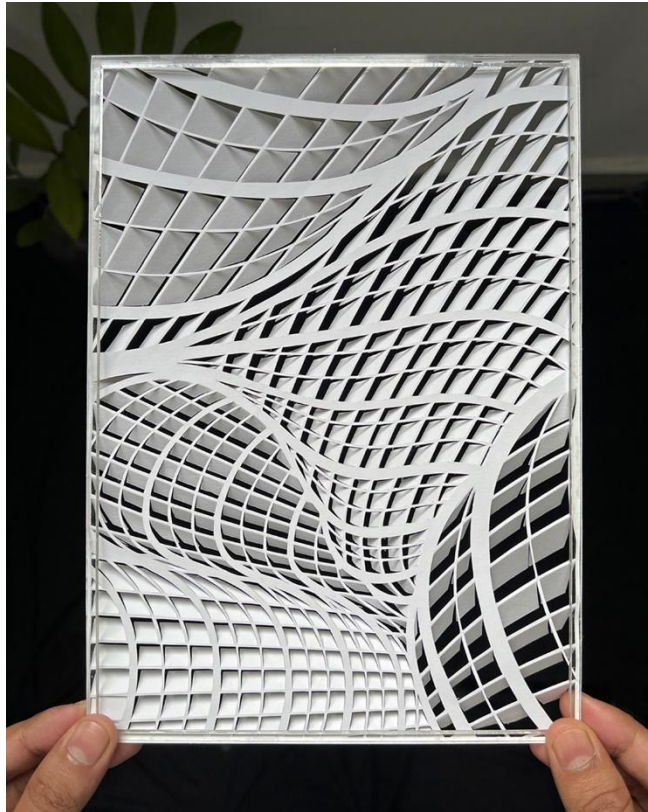

Dimensions : 25.7 x 18.41 cm
Medium : 250 Gsm Paper
Price : 55,000Rs

Architecture

SERIES

Dimensions : 25.7 x 18.41 cm
Medium : 250 Gsm Paper
Price : 65,000Rs

Dimensions : 11 x 13.7 Inches

Architecture

SERIES

Dimensions : 25.7 x 18.41 cm
Medium : 250 Gsm Paper
Price : 75,000Rs

Dimensions : 11 x 13.7 Inches

Architecture

SERIES

Dimensions : 25.7 x 18.41 cm
Medium : 250 Gsm Paper
Price : 55,000Rs

Dimensions : 11 x 13.7 Inches