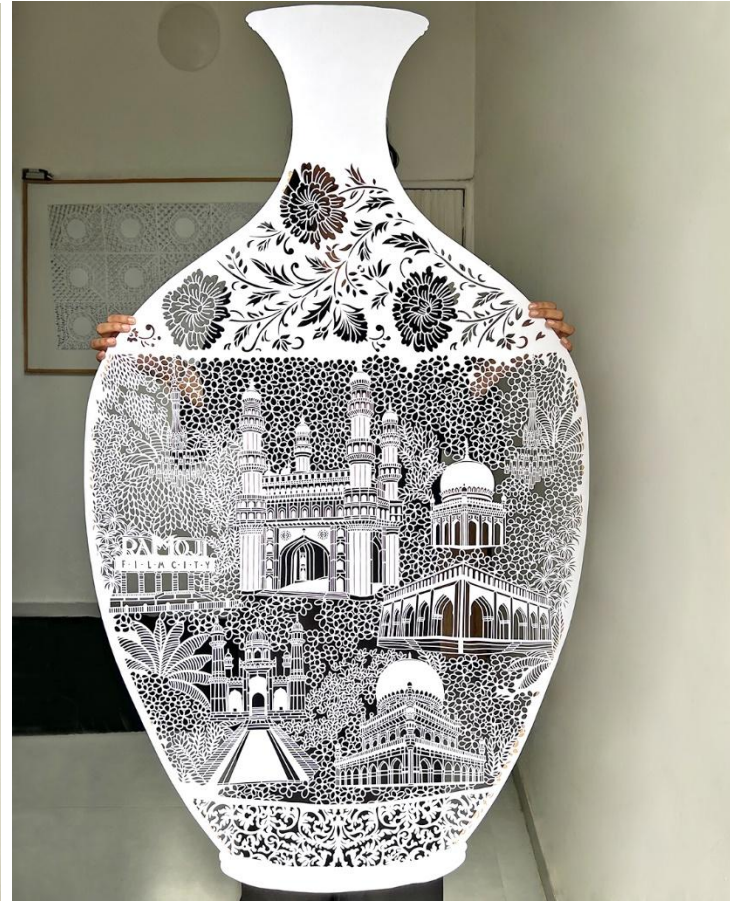

Dimensions : 25.7 x 18.41 cm
Medium : 250 Gsm Paper
Price : 80,000Rs

HERITAGE

SERIES : CUT & FOLD

Dimensions : 25.7 x 18.41 cm
Medium : 250 Gsm Paper
Price : 80,000Rs

Dimensions : 25.7 x 18.41 cm
Medium : 250 Gsm Paper
Price : 80,000Rs

HERITAGE

SERIES : CUT & FOLD

Dimensions : 11.5 x 11.5 Inches
Medium : 250 Gsm Paper
Price : 90,000Rs

Dimensions : 11.5 x 8.6 Inches
Medium : 250 Gsm Paper
Price : 95,000Rs

PAPERCUT VASE

Dimensions : 35 x 61 Inches
Medium : 250 Gsm Paper
Price : 3,50,000Rs

Fish Vortex

SERIES

Dimensions : 21.9 x 29.21 cm
Medium : 250 Gsm Paper
Price : 1,30,000Rs

Soul Vibration

SERIES

Dimensions : 25.7 x 18.41 cm
Medium : 250 Gsm Paper
Price : 85,000Rs

Price : 85,000Rs

Soul Vibration

SERIES

Dimensions : 25.7 x 18.41 cm
Medium : 250 Gsm Paper
Price : 85,000Rs

Price : 85,000Rs

Soul Vibration

SERIES

Dimensions : 25.7 x 18.41 cm
Medium : 250 Gsm Paper
Price : 85,000Rs

Price : 85,000Rs

Sculpture