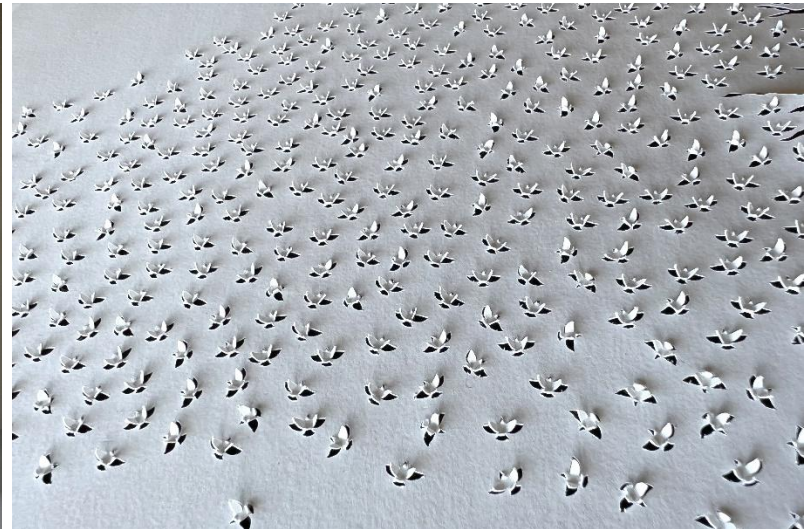

Tree-less existence. (Where Starling birds creating murmuration around dead tree)

Dimensions : 12 x 24 Inch (Wooden Frame)
Medium : 250 Gsm Paper
Price : 1,85,000Rs