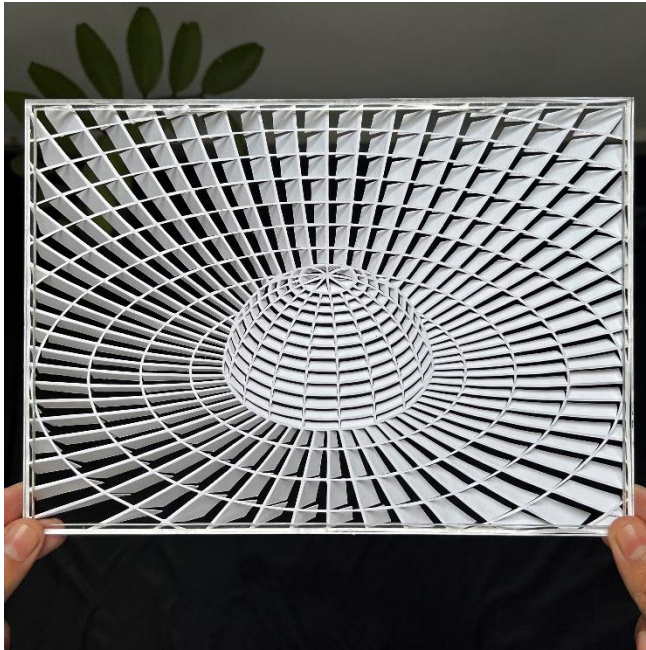

Architecture

SERIES

Dimensions : 25.7 x 18.41 cm
Medium : 250 Gsm Paper
Price : 55,000Rs

Dimensions : 11 x 13.7 Inches.

Illusion

SERIES

Dimensions : 25.7 x 18.41 cm
Medium : 250 Gsm Paper
Price : 55,000Rs

Dimensions : 11 x 13.7 Inches.