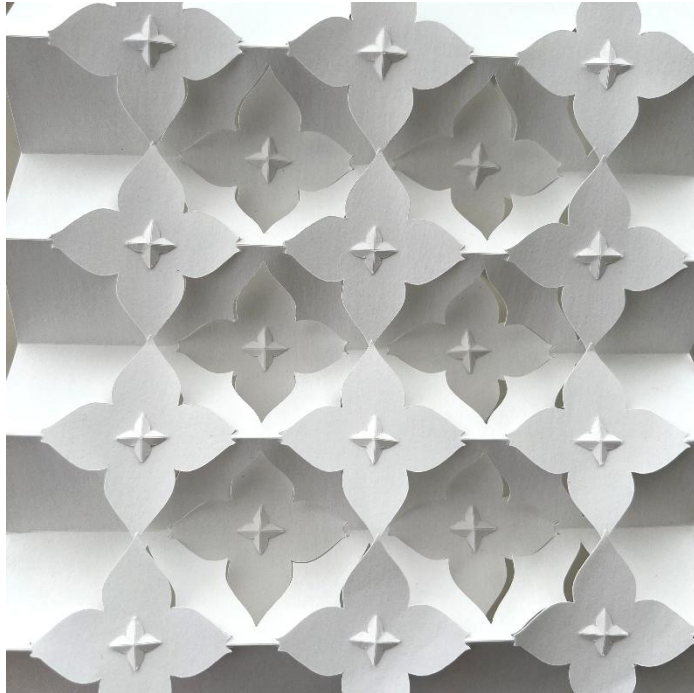

Nature

SERIES

Dimensions : 8 x 8 Inches
Medium : 250 Gsm Paper
Price : 55,000Rs