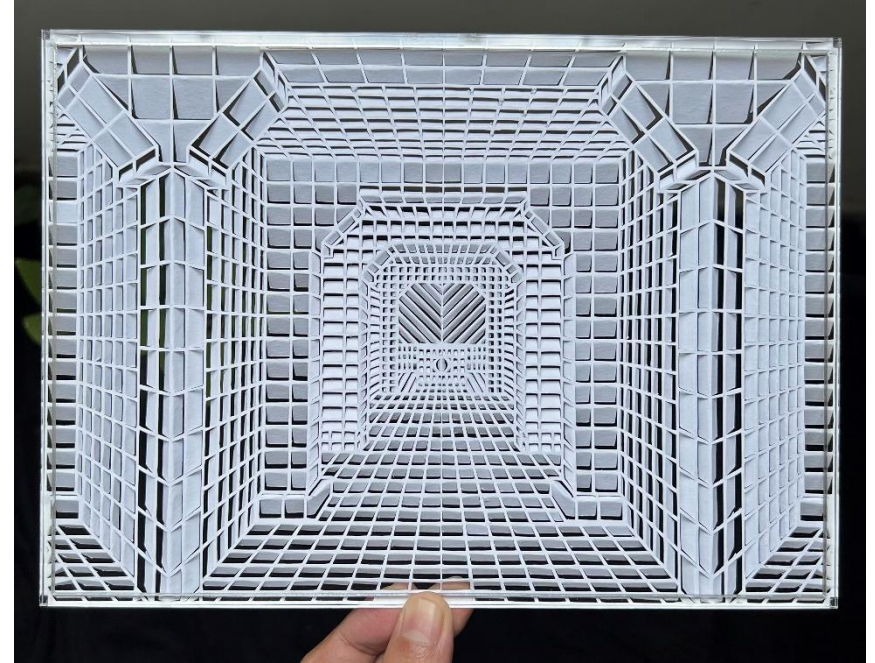

Space

SERIES

Dimensions : 25.7 x 18.41 cm
Medium : 250 Gsm Paper
Price : 45,000Rs

Dimensions : 11 x 13.7 Inches.

Architecture

SERIES

Dimensions : 25.7 x 18.41 cm
Medium : 250 Gsm Paper
Price : 55,000Rs

Dimensions : 11 x 13.7 Inches.

Architecture

SERIES

Dimensions : 25.7 x 18.41 cm
Medium : 250 Gsm Paper
Price : 55,000Rs

Dimensions : 11 x 13.7 Inches.

Architecture

SERIES

Dimensions : 25.7 x 18.41 cm
Medium : 250 Gsm Paper
Price : 65,000Rs

Dimensions : 25.7 x 18.41 cm
Medium : 250 Gsm Paper
Price : 65,000Rs

Architecture

SERIES

Dimensions : 25.7 x 18.41 cm
Medium : 250 Gsm Paper
Price : 55,000Rs

Dimensions : 25.7 x 18.41 cm
Medium : 250 Gsm Paper
Price : 65,000Rs