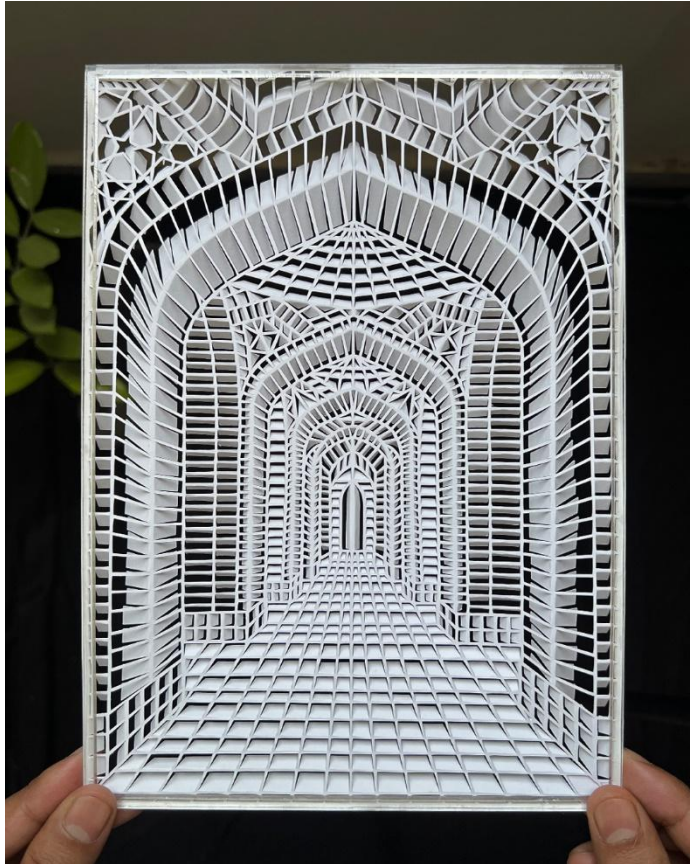

Architecture

SERIES

Dimensions : 25.7 x 18.41 cm
Medium : 250 Gsm Paper
Price : 55,000Rs

Dimensions : 11 x 13.7 Inches

Architecture

SERIES

Dimensions : 25.7 x 18.41 cm
Medium : 250 Gsm Paper
Price : 55,000Rs

Dimensions : 11 x 13.7 Inches

Architecture

SERIES

Dimensions : 25.7 x 18.41 cm
Medium : 250 Gsm Paper
Price : 55,000Rs

Dimensions : 11 x 13.7 Inches

Architecture

SERIES

Dimensions : 25.7 x 18.41 cm
Medium : 250 Gsm Paper
Price : 65,000Rs