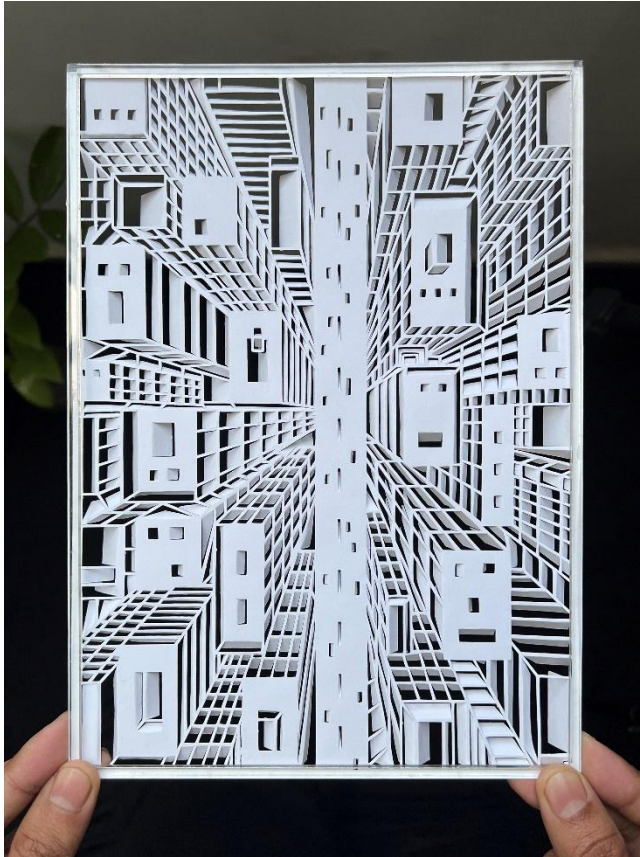

Architecture

SERIES

Dimensions : 25.7 x 18.41 cm
Medium : 250 Gsm Paper
Price : 55,000Rs

Price : 75,000Rs

Architecture

SERIES

Dimensions : 25.7 x 18.41 cm
Medium : 250 Gsm Paper
Price : 55,000Rs

Dimensions : 11 x 13.7 Inches.
Price : 55,000Rs

Space

SERIES

Dimensions : 25.7 x 18.41 cm
Medium : 250 Gsm Paper
Price : 45,000Rs

Dimensions : 11 x 13.7 Inches.

Architecture

SERIES

Dimensions : 25.7 x 18.41 cm
Medium : 250 Gsm Paper
Price : 55,000Rs

Dimensions : 11 x 13.7 Inches.

Architecture

SERIES

Dimensions : 25.7 x 18.41 cm
Medium : 250 Gsm Paper
Price : 55,000Rs

Dimensions : 11 x 13.7 Inches.

Architecture

SERIES

Dimensions : 25.7 x 18.41 cm
Medium : 250 Gsm Paper
Price : 65,000Rs