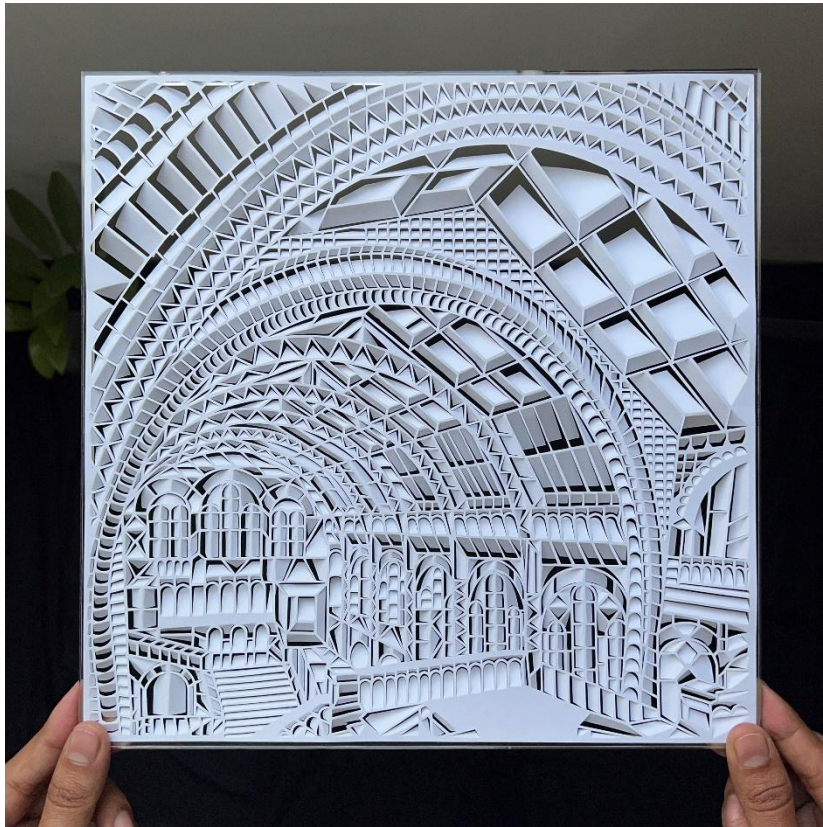

Architecture

SERIES

Dimensions : 25.7 x 18.41 cm
Medium : 250 Gsm Paper
Price : 55,000Rs

Dimensions : 11 x 13.7 Inches.

Illusion

SERIES

Dimensions : 25.7 x 18.41 cm
Medium : 250 Gsm Paper
Price : 55,000Rs

Dimensions : 11 x 13.7 Inches.

Illusion

SERIES

Dimensions : 25.7 x 18.41 cm
Medium : 250 Gsm Paper
Price : 55,000Rs

Dimensions : 11 x 13.7 Inches.

Illusion

SERIES

Dimensions : 15.25 x 10.28 Inches
Medium : 250 Gsm Paper
Price : 95,000Rs

Dimensions : 16 x 21 Inches

Architecture

SERIES

Dimensions : 29.21 x 29.21 cm
Medium : 250 Gsm Paper
Price : 95,000Rs

Dimensions : 15 x 15 Inches

Illusion

SERIES

Dimensions : 29.21 x 29.21 cm
Medium : 250 Gsm Paper
Price : 75,000Rs

Dimensions : 15 x 15 cm

Door of Heaven

Dimensions : 12 x 24 Inches
Medium : 250 Gsm Paper
Price : 1,90,000Rs

HERITAGE

SERIES

Dimensions : 12 x 24 Inches
Medium : 250 Gsm Paper
Price : 2,10,000Rs

HERITAGE

SERIES : CUT & FOLD

Dimensions : 11 x 13.7 Inches (Wood Frame)
Medium : 250 Gsm Paper
Price : 85,000Rs