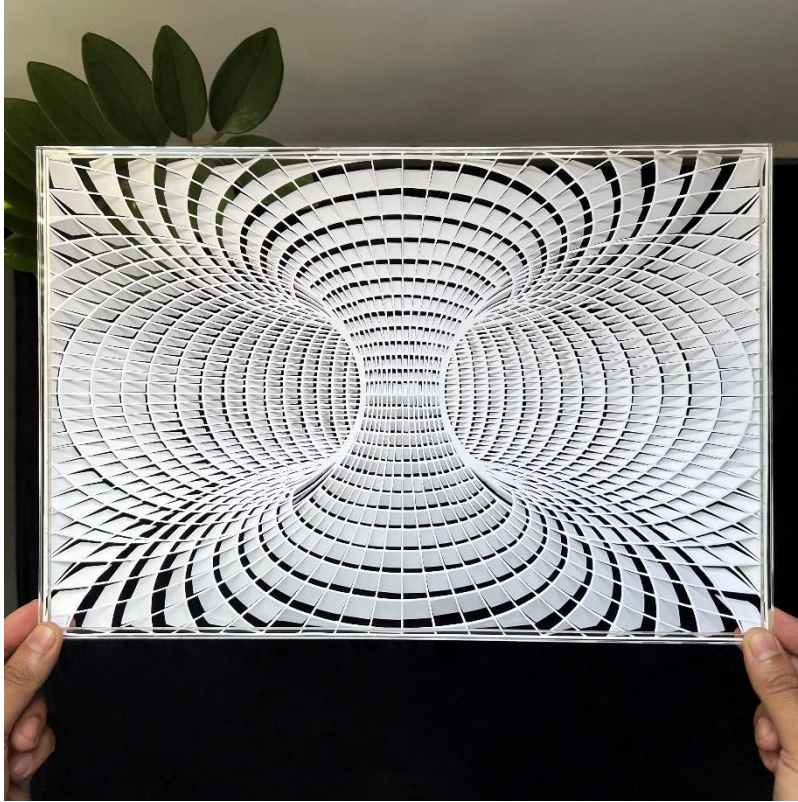

Architecture

SERIES

Dimensions : 25.7 x 18.41 cm
Medium : 250 Gsm Paper
Price : 55,000Rs

Dimensions : 11 x 13.7 Inches.

Illusion

SERIES

Dimensions : 25.7 x 18.41 cm
Medium : 250 Gsm Paper
Price : 55,000Rs

Dimensions : 11 x 13.7 Inches.

Illusion

SERIES

Dimensions : 25.7 x 18.41 cm
Medium : 250 Gsm Paper
Price : 55,000Rs

Dimensions : 11 x 13.7 Inches.

Illusion

SERIES

Dimensions : 15.25 x 10.28 Inches
Medium : 250 Gsm Paper
Price : 95,000Rs

Dimensions : 16 x 21 Inches

Architecture

SERIES

Dimensions : 29.21 x 29.21 cm
Medium : 250 Gsm Paper
Price : 95,000Rs

Dimensions : 15 x 15 Inches

Illusion

SERIES

Dimensions : 29.21 x 29.21 cm
Medium : 250 Gsm Paper
Price : 75,000Rs

Dimensions : 15 x 15 cm