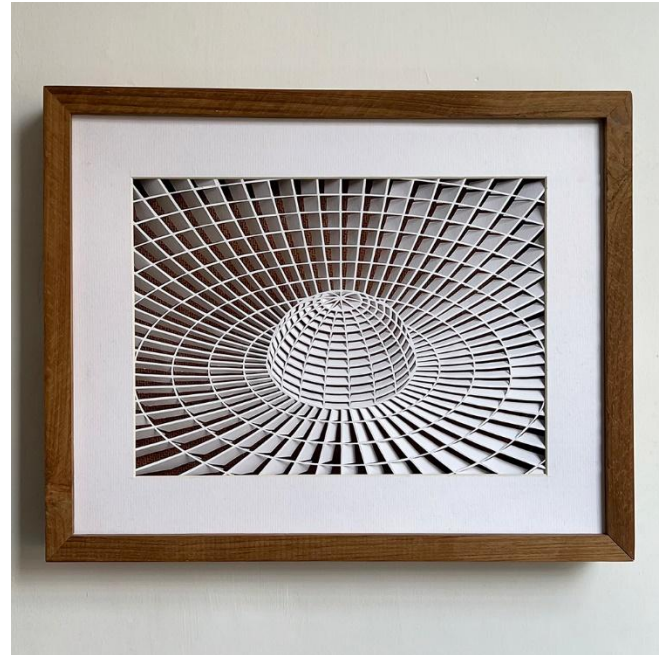

Dimensions : 25.7 x 18.41 cm
Medium : 250 Gsm Paper
Price : 65,000Rs

Architecture

SERIES

Dimensions : 25.7 x 18.41 cm
Medium : 250 Gsm Paper
Price : 55,000Rs

Dimensions : 25.7 x 18.41 cm
Medium : 250 Gsm Paper
Price : 65,000Rs

Architecture

SERIES

Dimensions : 25.7 x 18.41 cm
Medium : 250 Gsm Paper
Price : 55,000Rs

Dimensions : 11 x 13.7 Inches.

Illusion

SERIES

Dimensions : 25.7 x 18.41 cm
Medium : 250 Gsm Paper
Price : 55,000Rs

Dimensions : 11 x 13.7 Inches.

Illusion

SERIES

Dimensions : 25.7 x 18.41 cm
Medium : 250 Gsm Paper
Price : 55,000Rs

Dimensions : 11 x 13.7 Inches.

Illusion

SERIES

Dimensions : 15.25 x 10.28 Inches
Medium : 250 Gsm Paper
Price : 95,000Rs

Dimensions : 16 x 21 Inches