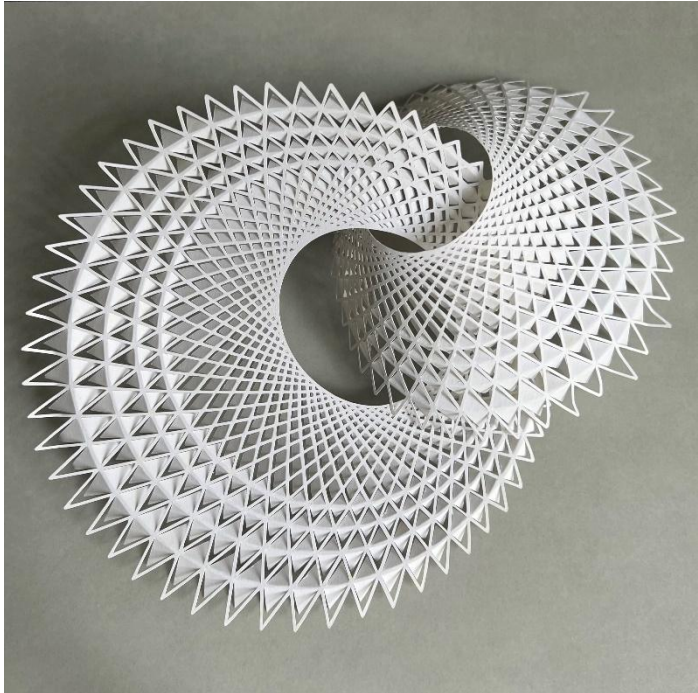

Sculpture

Dimensions : 10 Inch diameter by 12 Inches
Medium : 250 Gsm Paper
Price : 95,000Rs