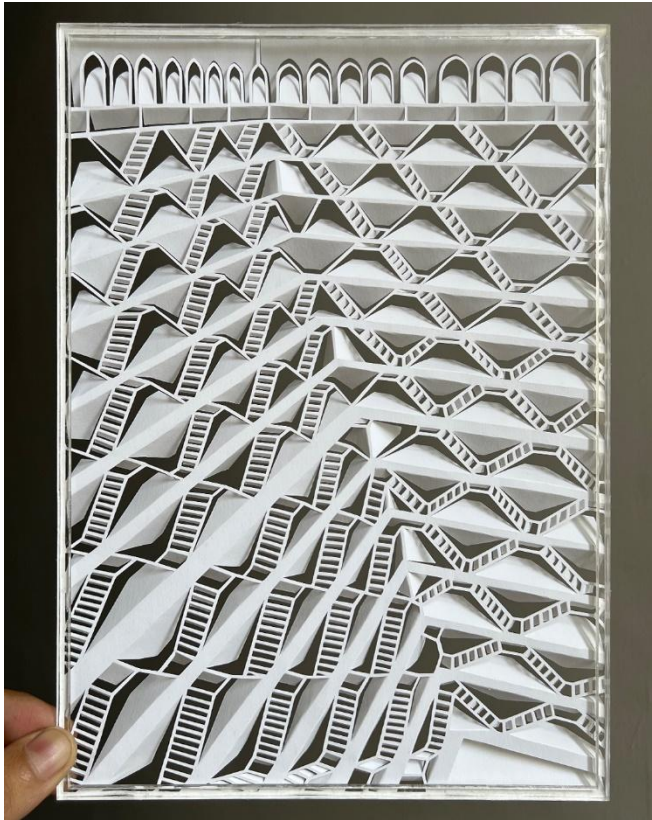

HERITAGE

SERIES : CUT & FOLD

Dimensions : 11 x 13.7 Inches (Wood Frame)
Medium : 250 Gsm Paper
Price : 85,000Rs

Dimensions : 11 x 13.7 Inches (Wood Frame)
Medium : 250 Gsm Paper
Price : 85,000Rs

HERITAGE

SERIES : CUT & FOLD