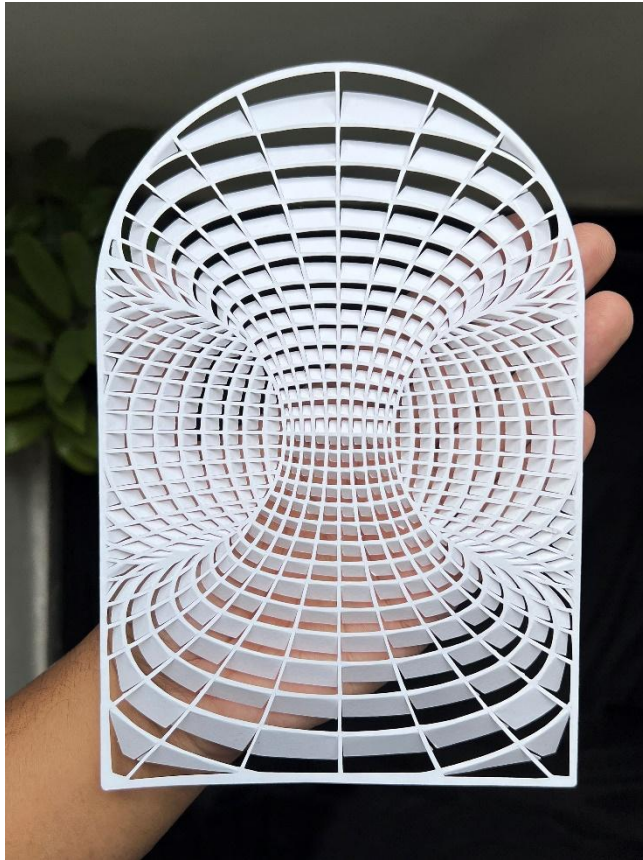

PARTH KOTHEKAR

Architecture

SERIES

Dimensions : 25.7 x 18.41 cm
Medium : 250 Gsm Paper
Price : 30,000Rs

Dimensions : 13.4 x 20.3 cm
Medium : 250 Gsm Paper
Price : 55,000Rs

Architecture

SERIES

Dimensions : 25.7 x 18.41 cm
Medium : 250 Gsm Paper
Price : 55,000Rs

Dimensions : 25.7 x 18.41 cm
Medium : 250 Gsm Paper
Price : 55,000Rs

Architecture

SERIES

Dimensions : 25.7 x 18.41 cm
Medium : 250 Gsm Paper
Price : 65,000Rs

Dimensions : 11 x 13.7 Inches

Architecture

SERIES