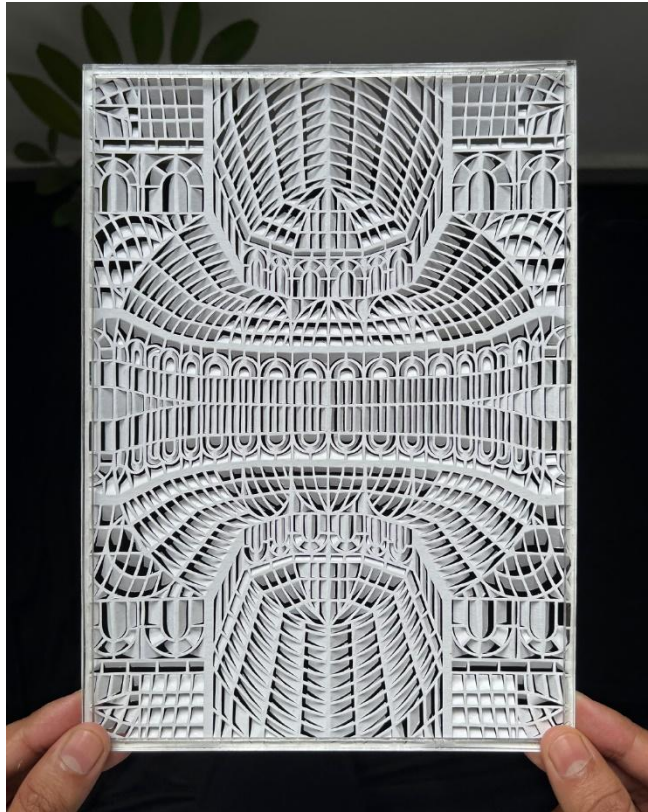

Architecture

SERIES

Dimensions : 25.7 x 18.41 cm
Medium : 250 Gsm Paper
Price : 75,000Rs