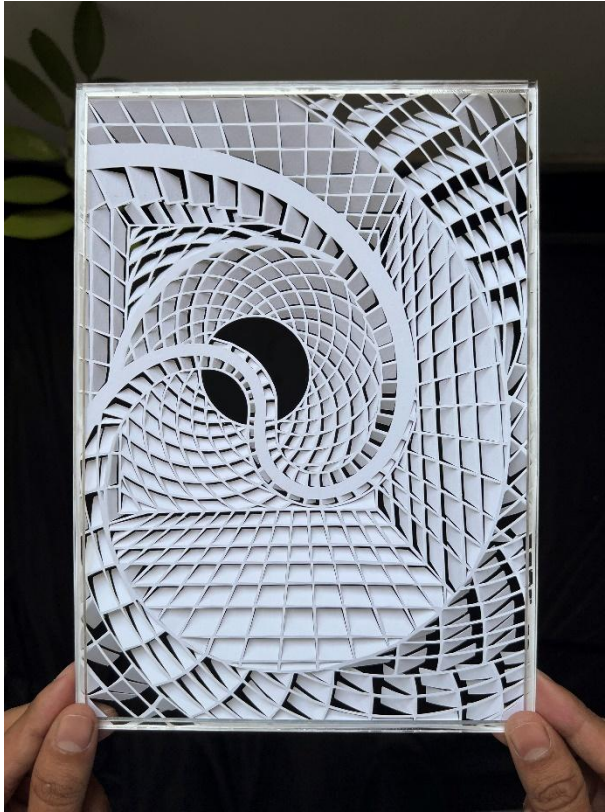

Dimensions : 25.7 x 18.41 cm
Medium : 250 Gsm Paper
Price : 75,000Rs

Dimensions : 11 x 13.7 Inches

Architecture

SERIES

Dimensions : 25.7 x 18.41 cm
Medium : 250 Gsm Paper
Price : 55,000Rs

Dimensions : 11 x 13.7 Inches

Architecture

SERIES

Dimensions : 25.7 x 18.41 cm
Medium : 250 Gsm Paper
Price : 55,000Rs

Dimensions : 11 x 13.7 Inches

Architecture

SERIES

Dimensions : 25.7 x 18.41 cm
Medium : 250 Gsm Paper
Price : 55,000Rs

Dimensions : 11 x 13.7 Inches

Architecture

SERIES

Dimensions : 25.7 x 18.41 cm
Medium : 250 Gsm Paper
Price : 55,000Rs

Dimensions : 11 x 13.7 Inches

Architecture

SERIES

Dimensions : 25.7 x 18.41 cm
Medium : 250 Gsm Paper
Price : 65,000Rs