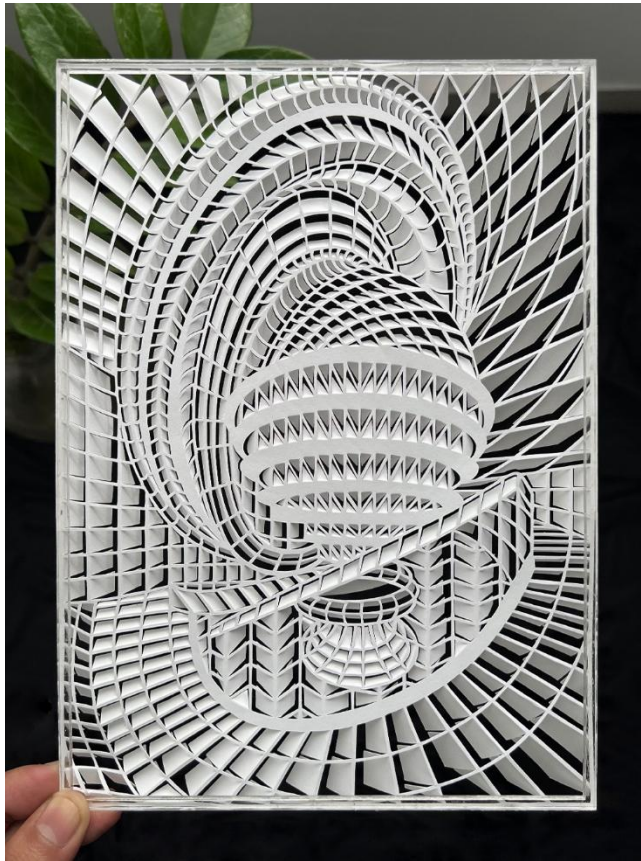

Price : 75,000Rs

Nature

SERIES

Dimensions : 8 x 8 Inches
Medium : 250 Gsm Paper
Price : 55,000Rs

Nature

SERIES

Dimensions : 25.7 x 18.41 cm
Medium : 250 Gsm Paper
Price : 75,000Rs

Price : 55,000Rs

Architecture

SERIES

Dimensions : 25.7 x 18.41 cm
Medium : 250 Gsm Paper
Price : 55,000Rs

Price : 75,000Rs

Architecture

SERIES

Dimensions : 25.7 x 18.41 cm
Medium : 250 Gsm Paper
Price : 55,000Rs

Dimensions : 11 x 13.7 Inches.
Price : 55,000Rs