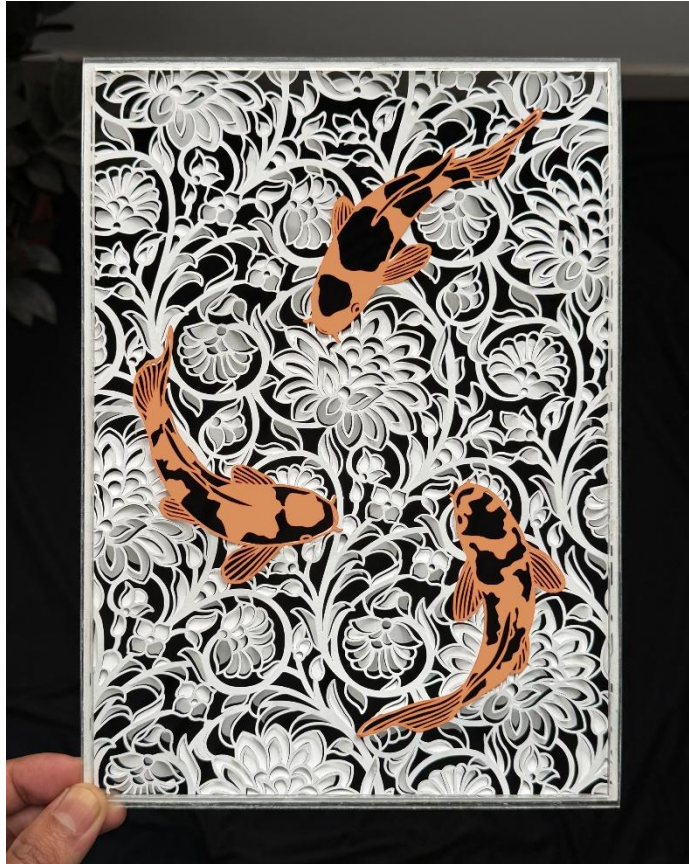

Dimensions : 11 x 13.7 Inches

Architecture

SERIES

Dimensions : 25.7 x 18.41 cm
Medium : 250 Gsm Paper
Price : 65,000Rs

Dimensions : 11 x 13.7 Inches

Koi Fish beneath motifs

SERIES

Dimensions : 25.7 x 18.41 cm
Medium : 250 Gsm Paper
Price : 75,000Rs