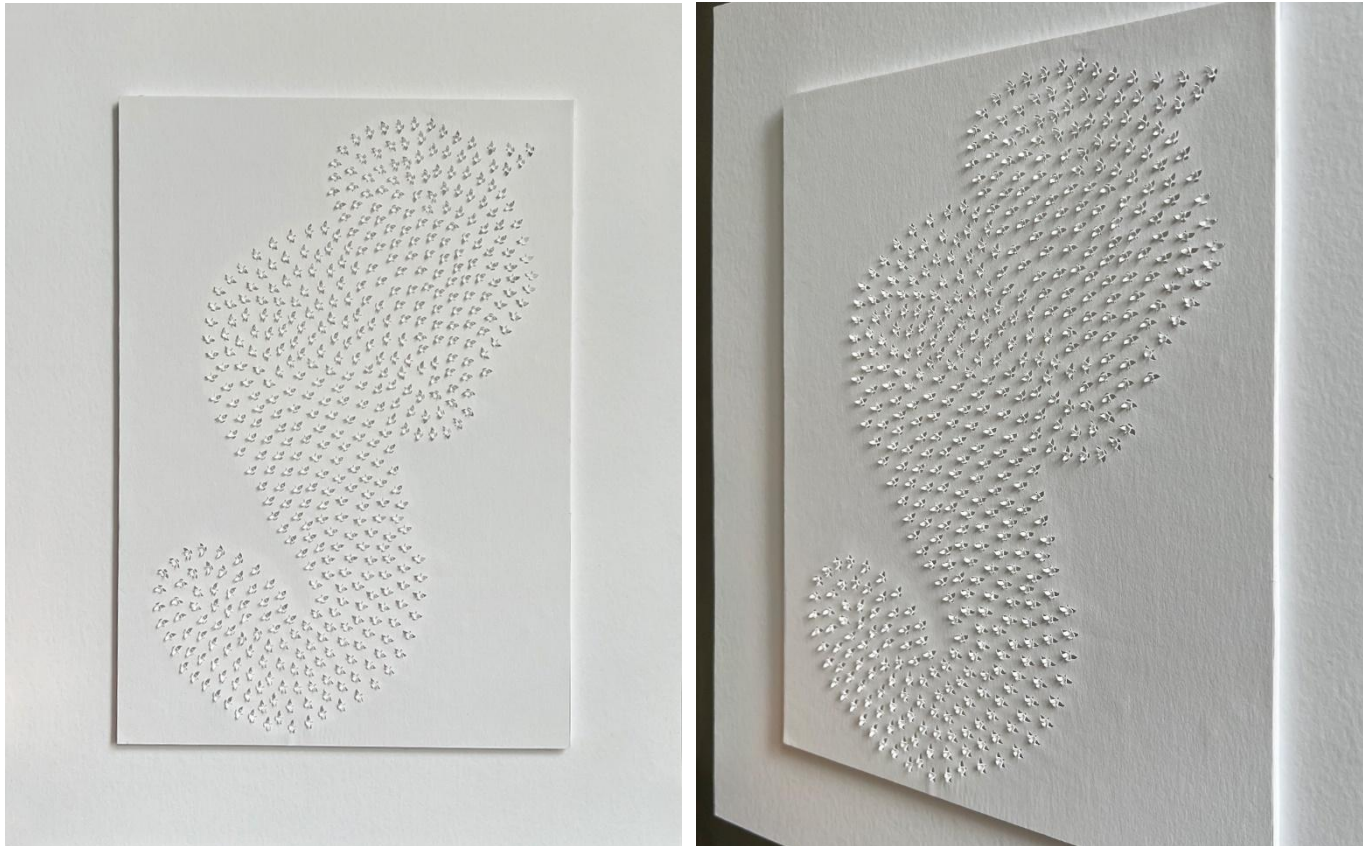

Starling Murmuration

SERIES

Dimensions : 11 x 13.7 Inches (Wood Frame)
Medium : 250 Gsm Paper
Price : 75,000Rs