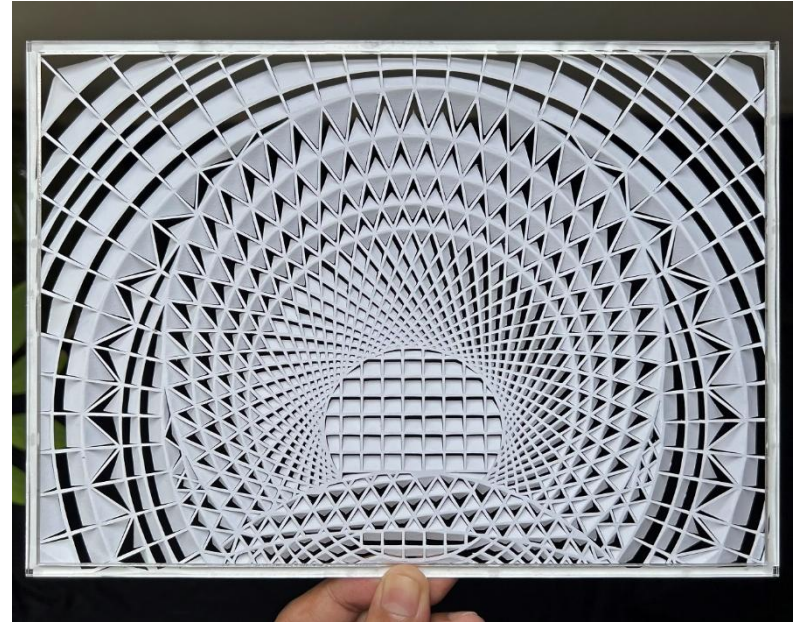

Architecture

SERIES

Dimensions : 25.7 x 18.41 cm
Medium : 250 Gsm Paper
Price : 55,000Rs

Dimensions : 11 x 13.7 Inches.

Architecture

SERIES

Dimensions : 25.7 x 18.41 cm
Medium : 250 Gsm Paper
Price : 65,000Rs

Dimensions : 25.7 x 18.41 cm
Medium : 250 Gsm Paper
Price : 65,000Rs

Architecture

SERIES

Dimensions : 25.7 x 18.41 cm
Medium : 250 Gsm Paper
Price : 55,000Rs

Dimensions : 25.7 x 18.41 cm
Medium : 250 Gsm Paper
Price : 65,000Rs