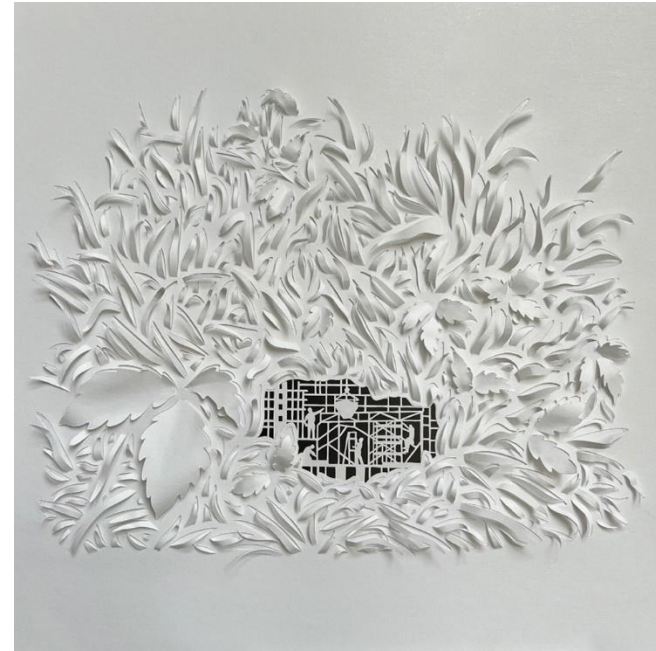

Dimensions : 15 x 15 Inch (Wooden Frame)
Medium : 250 Gsm Paper
Price : 1,20,000Rs