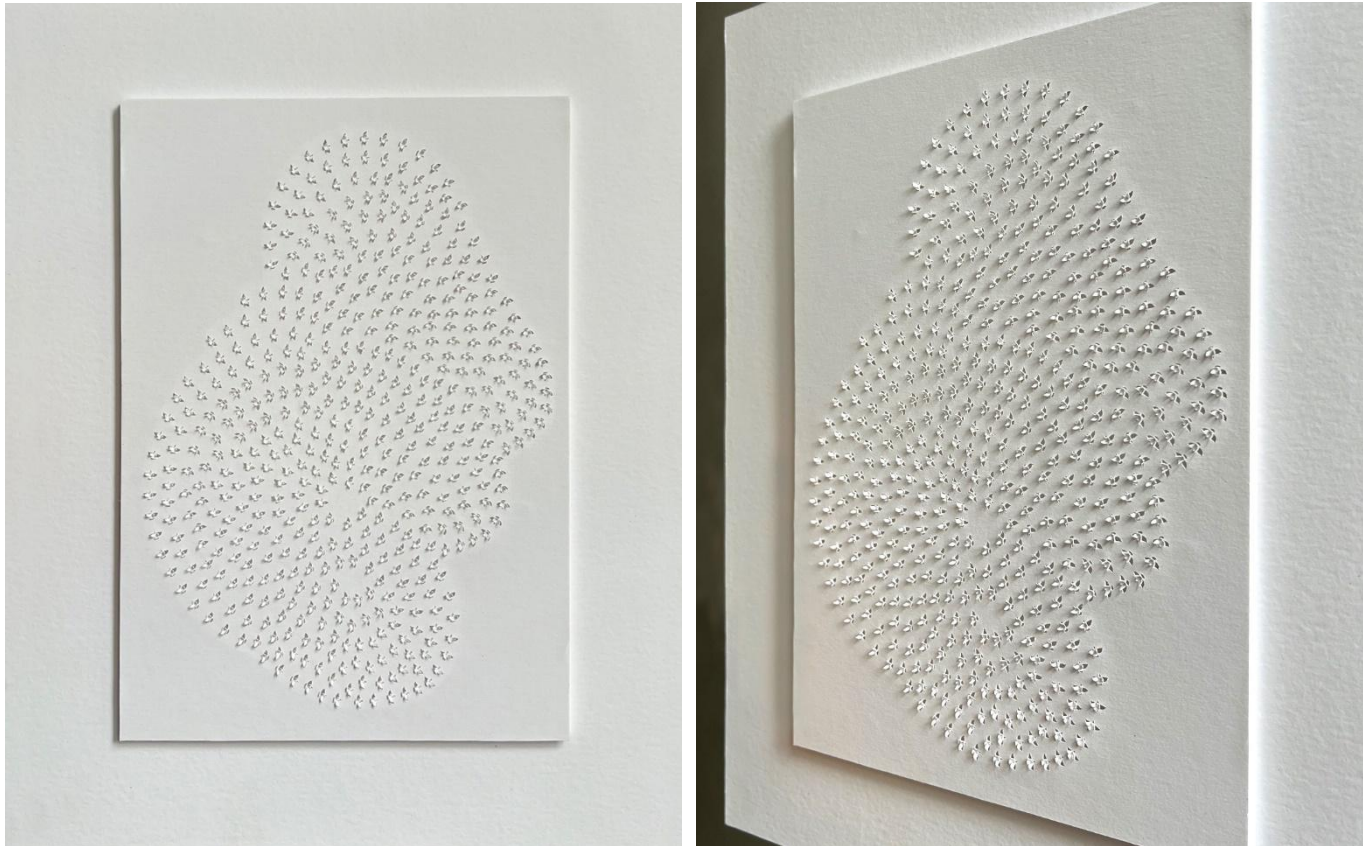

Starling Murmuration

SERIES

Dimensions : 11 x 13.7 Inches (Wood Frame)
Medium : 250 Gsm Paper
Price : 75,000Rs